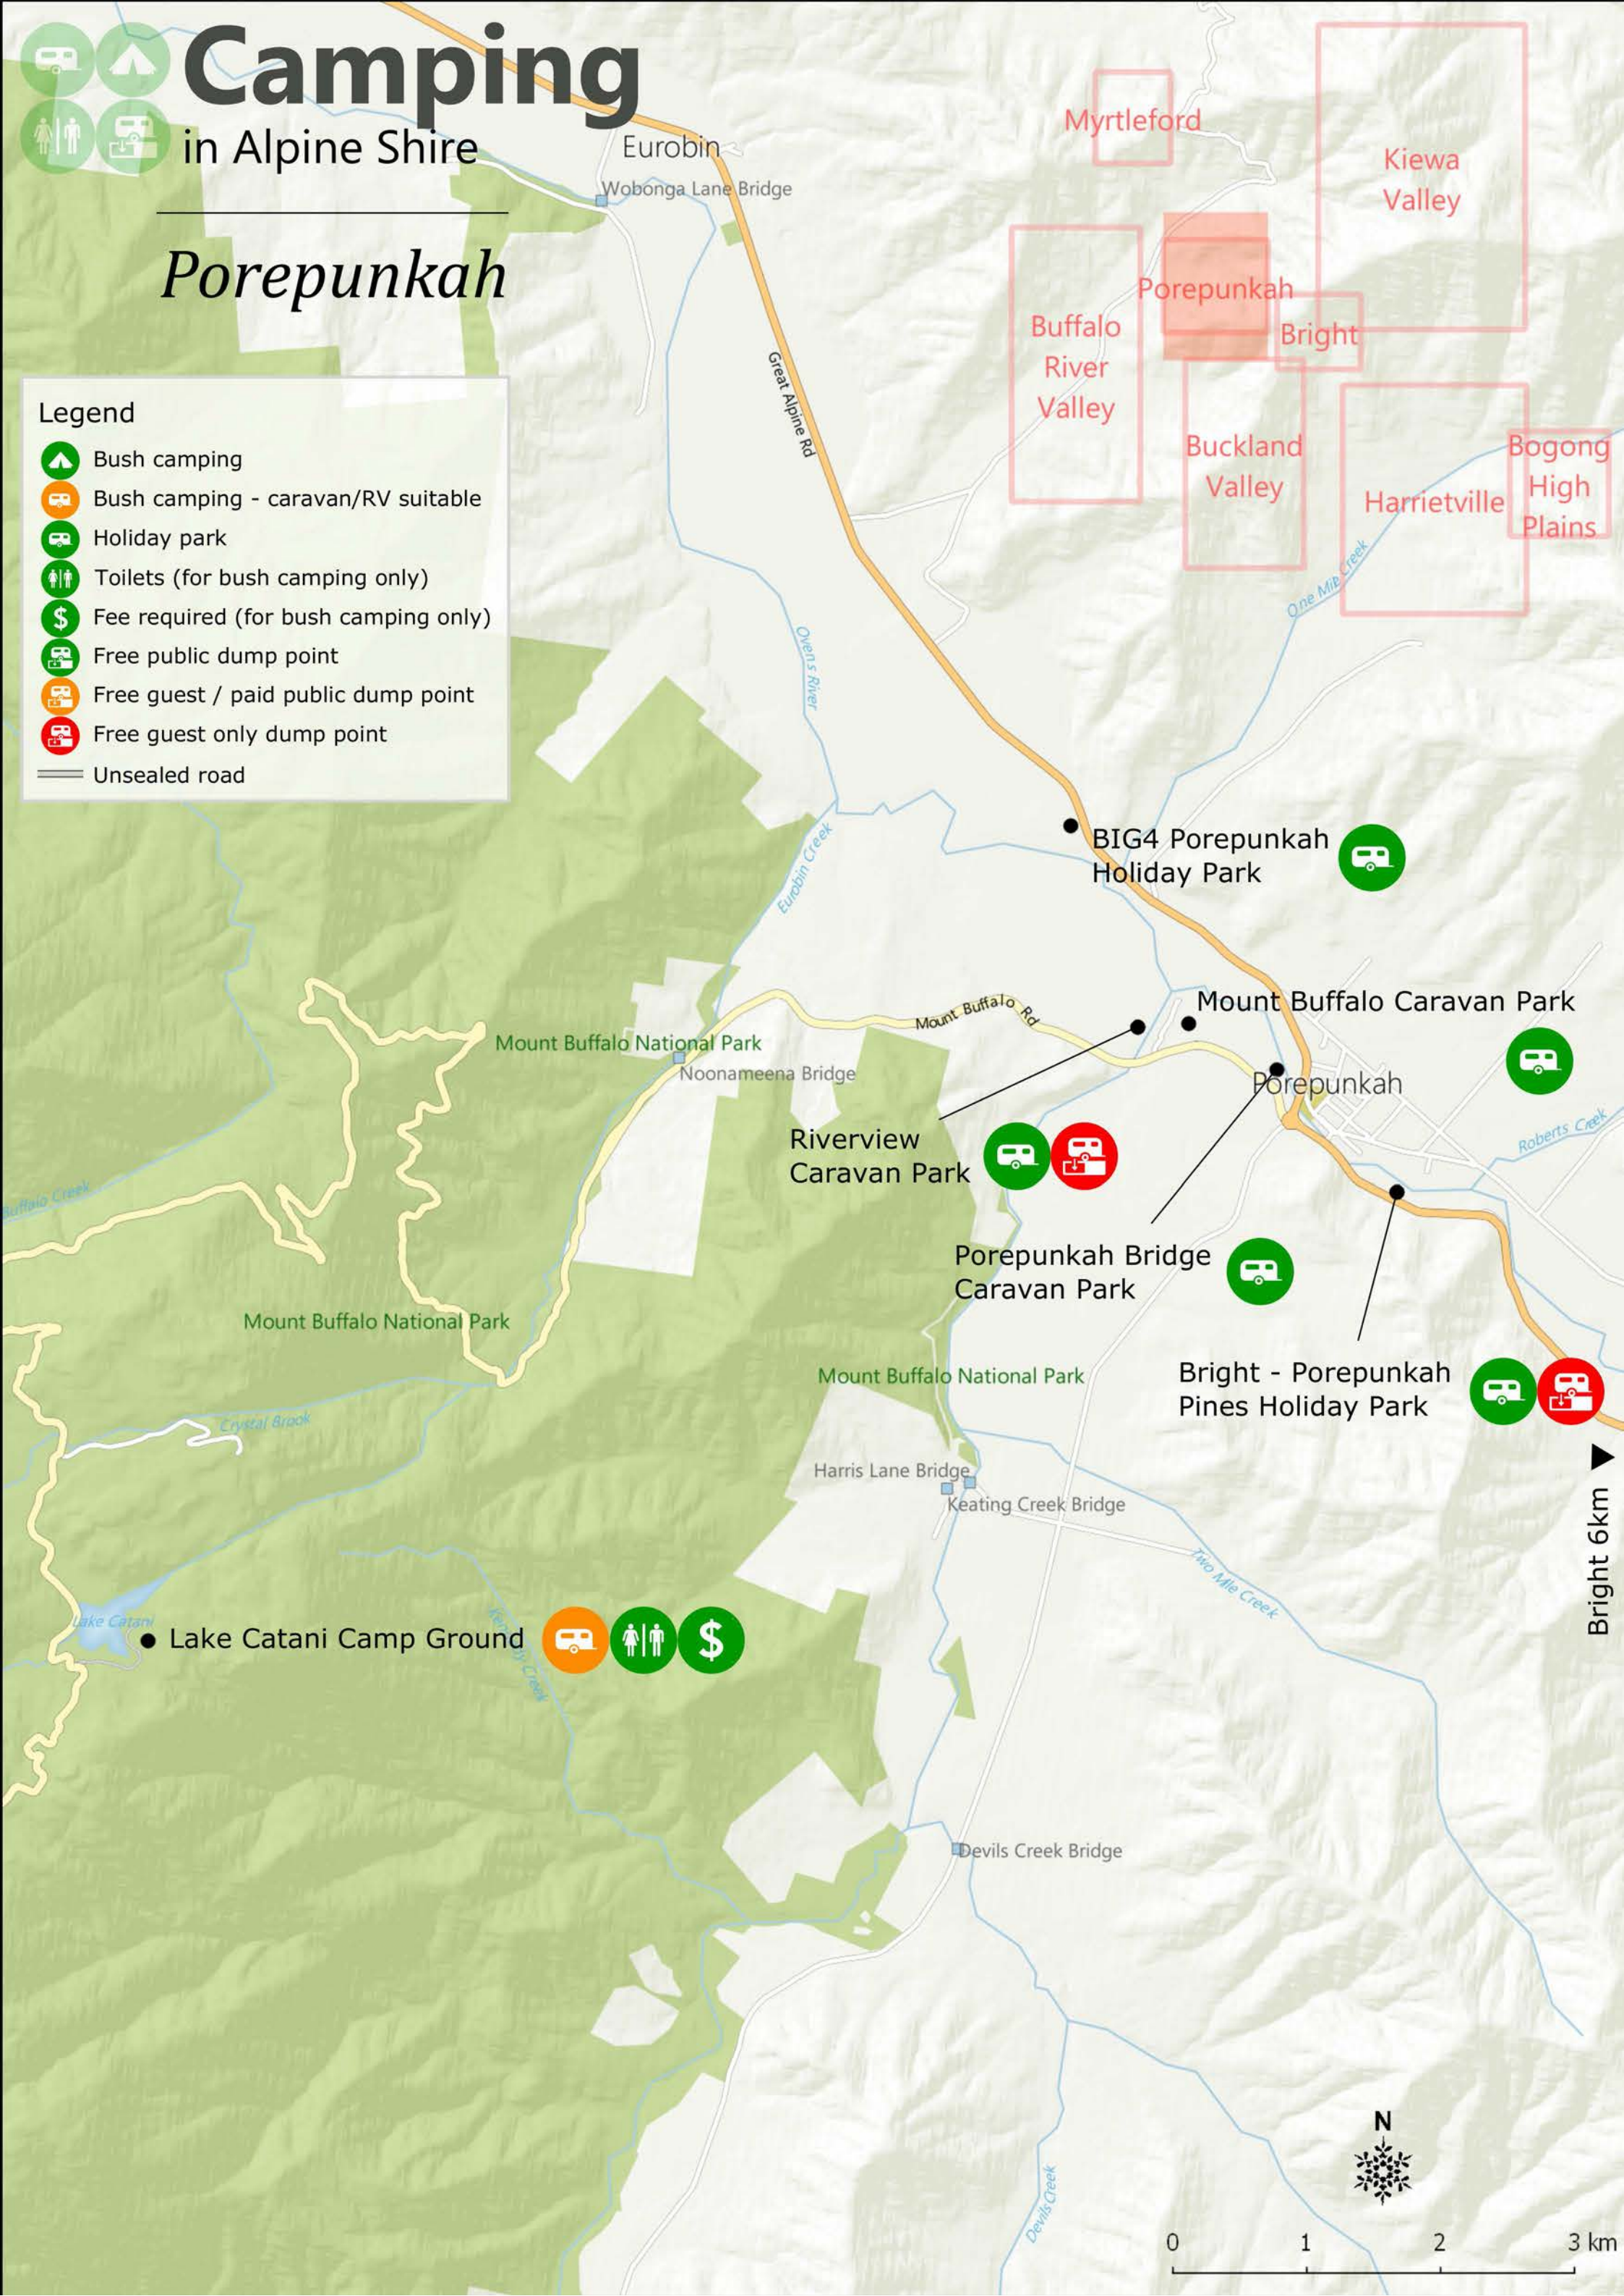

Camping

in Alpine Shire

Porepunkah

Legend

- Bush camping
- Bush camping - caravan/RV suitable
- Holiday park
- Toilets (for bush camping only)
- Fee required (for bush camping only)
- Free public dump point
- Free guest / paid public dump point
- Free guest only dump point
- Unsealed road

Eurobin

Wobonga Lane Bridge

Great Alpine Rd

Ovens River

Eurobin Creek

BIG4 Porepunkah Holiday Park

Mount Buffalo Caravan Park

Mount Buffalo National Park
Noonameena Bridge

Riverview Caravan Park

Mount Buffalo Rd

Porepunkah Bridge Caravan Park

Bright - Porepunkah Pines Holiday Park

Mount Buffalo National Park

Mount Buffalo National Park

Harris Lane Bridge

Keating Creek Bridge

Lake Catani Camp Ground

Devils Creek Bridge

Bright 6km

0 1 2 3 km